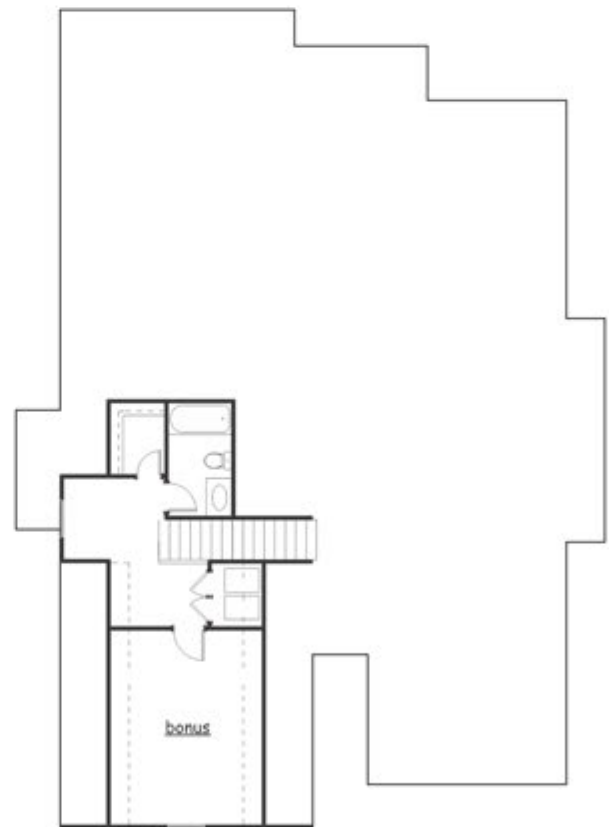

RED BUD 40 - ELEVATION A

Lake Arrowhead

CALL: 770-720-2700

Total Square Footage: 2037 sq ft.

MAIN LEVEL

UPPER OPTIONAL LEVEL

All renderings are artist conceptions. Information is subject to changes, omissions and errors without notice. All is believed to be accurate, but is not warranted. The total square footage is based on the main level & upper optional level. Please consult with our Sales Professional Team for details.

RED BUD 40 - ELEVATION B

Lake Arrowhead

CALL: 770-720-2700

Total Square Footage: 2037 sq ft.

MAIN LEVEL

UPPER OPTIONAL LEVEL

All renderings are artist conceptions. Information is subject to changes, omissions and errors without notice. All is believed to be accurate, but is not warranted. The total square footage is based on the main level & upper optional level. Please consult with our Sales Professional Team for details.