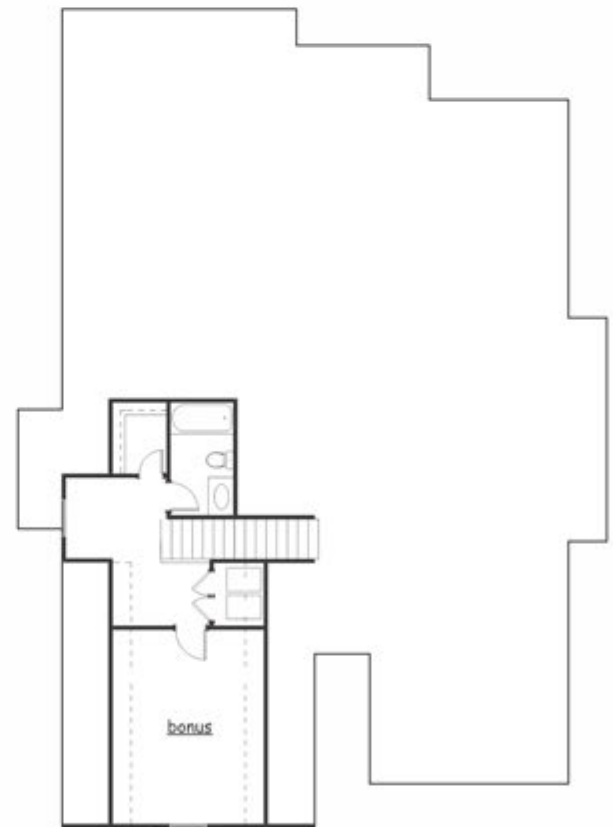

RED BUD 40 - ELEVATION A

Lake Arrowhead

CALL: 770-720-2700

Total Square Footage: 2037 sq ft.

MAIN LEVEL

UPPER OPTIONAL LEVEL

All renderings are artist conceptions. Information is subject to changes, omissions and errors without notice. All is believed to be accurate, but is not warranted. The total square footage is based on the main level & upper optional level. Please consult with our Sales Professional Team for details.

RED BUD 40 - ELEVATION B

Lake Arrowhead

CALL: 770-720-2700

Total Square Footage: 2037 sq ft.

MAIN LEVEL

UPPER OPTIONAL LEVEL

All renderings are artist conceptions. Information is subject to changes, omissions and errors without notice. All is believed to be accurate, but is not warranted. The total square footage is based on the main level & upper optional level. Please consult with our Sales Professional Team for details.